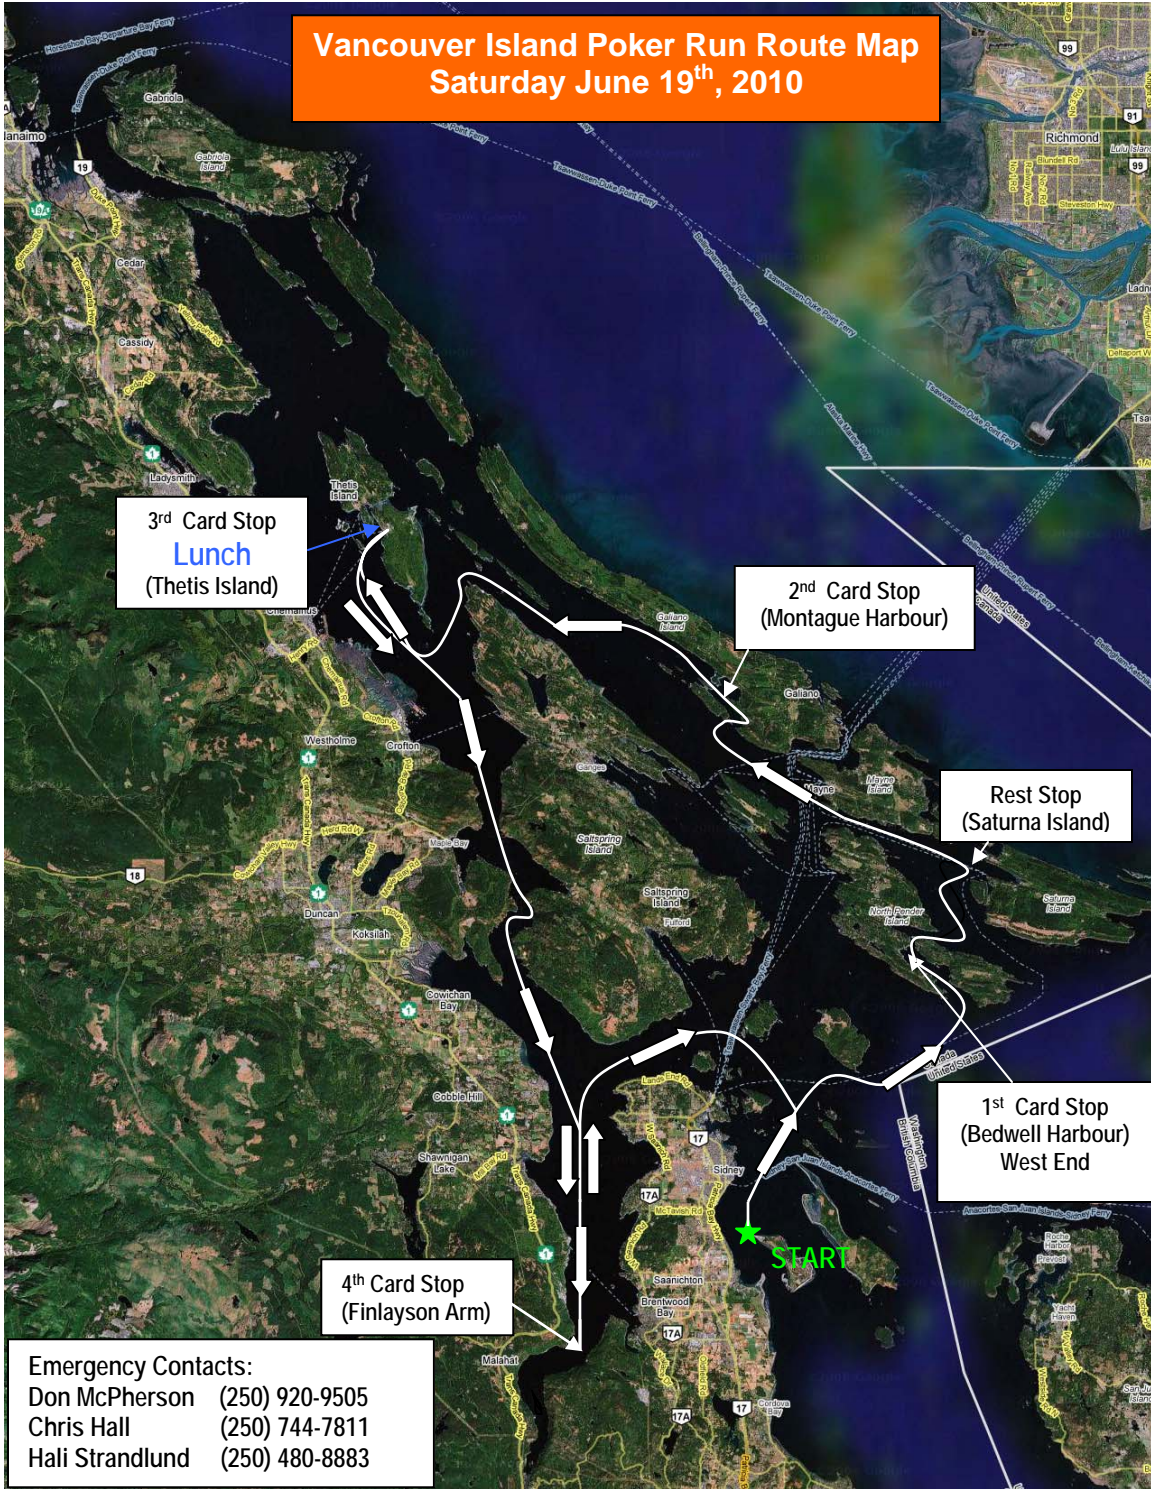

Vancouver Island Poker Run Route Map Saturday June 19th, 2010

Emergency Contacts:

Don McPherson (250) 920-9505
Chris Hall (250) 744-7811
Hali Strandlund (250) 480-8883